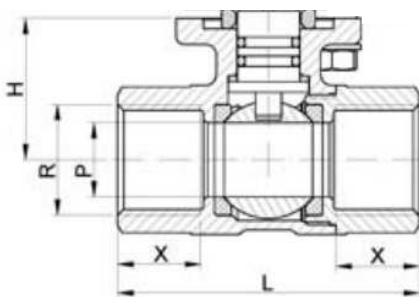

## AVA Electric Actuated Ball Valve | Basic 2 Way Genebre 3023 Brass

Suitable Applications & Approvals:

INDUSTRY

MANUFACTURER:

Full bore nickel plated brass ball valve, screwed BSP, PTFE seats, fitted with direct mounted AVA Smart ON-OFF IP67 24V AC/DC electric actuator, 2 limit switches, emergency manual override, dome position indicator, pre-wired with 0.8m multi-core cable.

Code	H	R	P	X	L	ISO
80050-04	27	½"	14.25	15	58	F03
80050-05	32	¾"	19	16	65	F03
80050-06	35	1"	23.75	19.5	78	F04
80050-07	43.25	1¼"	30	19.5	88	F05
80050-08	48.75	1½"	37.3	24.6	105	F05
80050-09	60	2"	46.5	26.5	122	F05